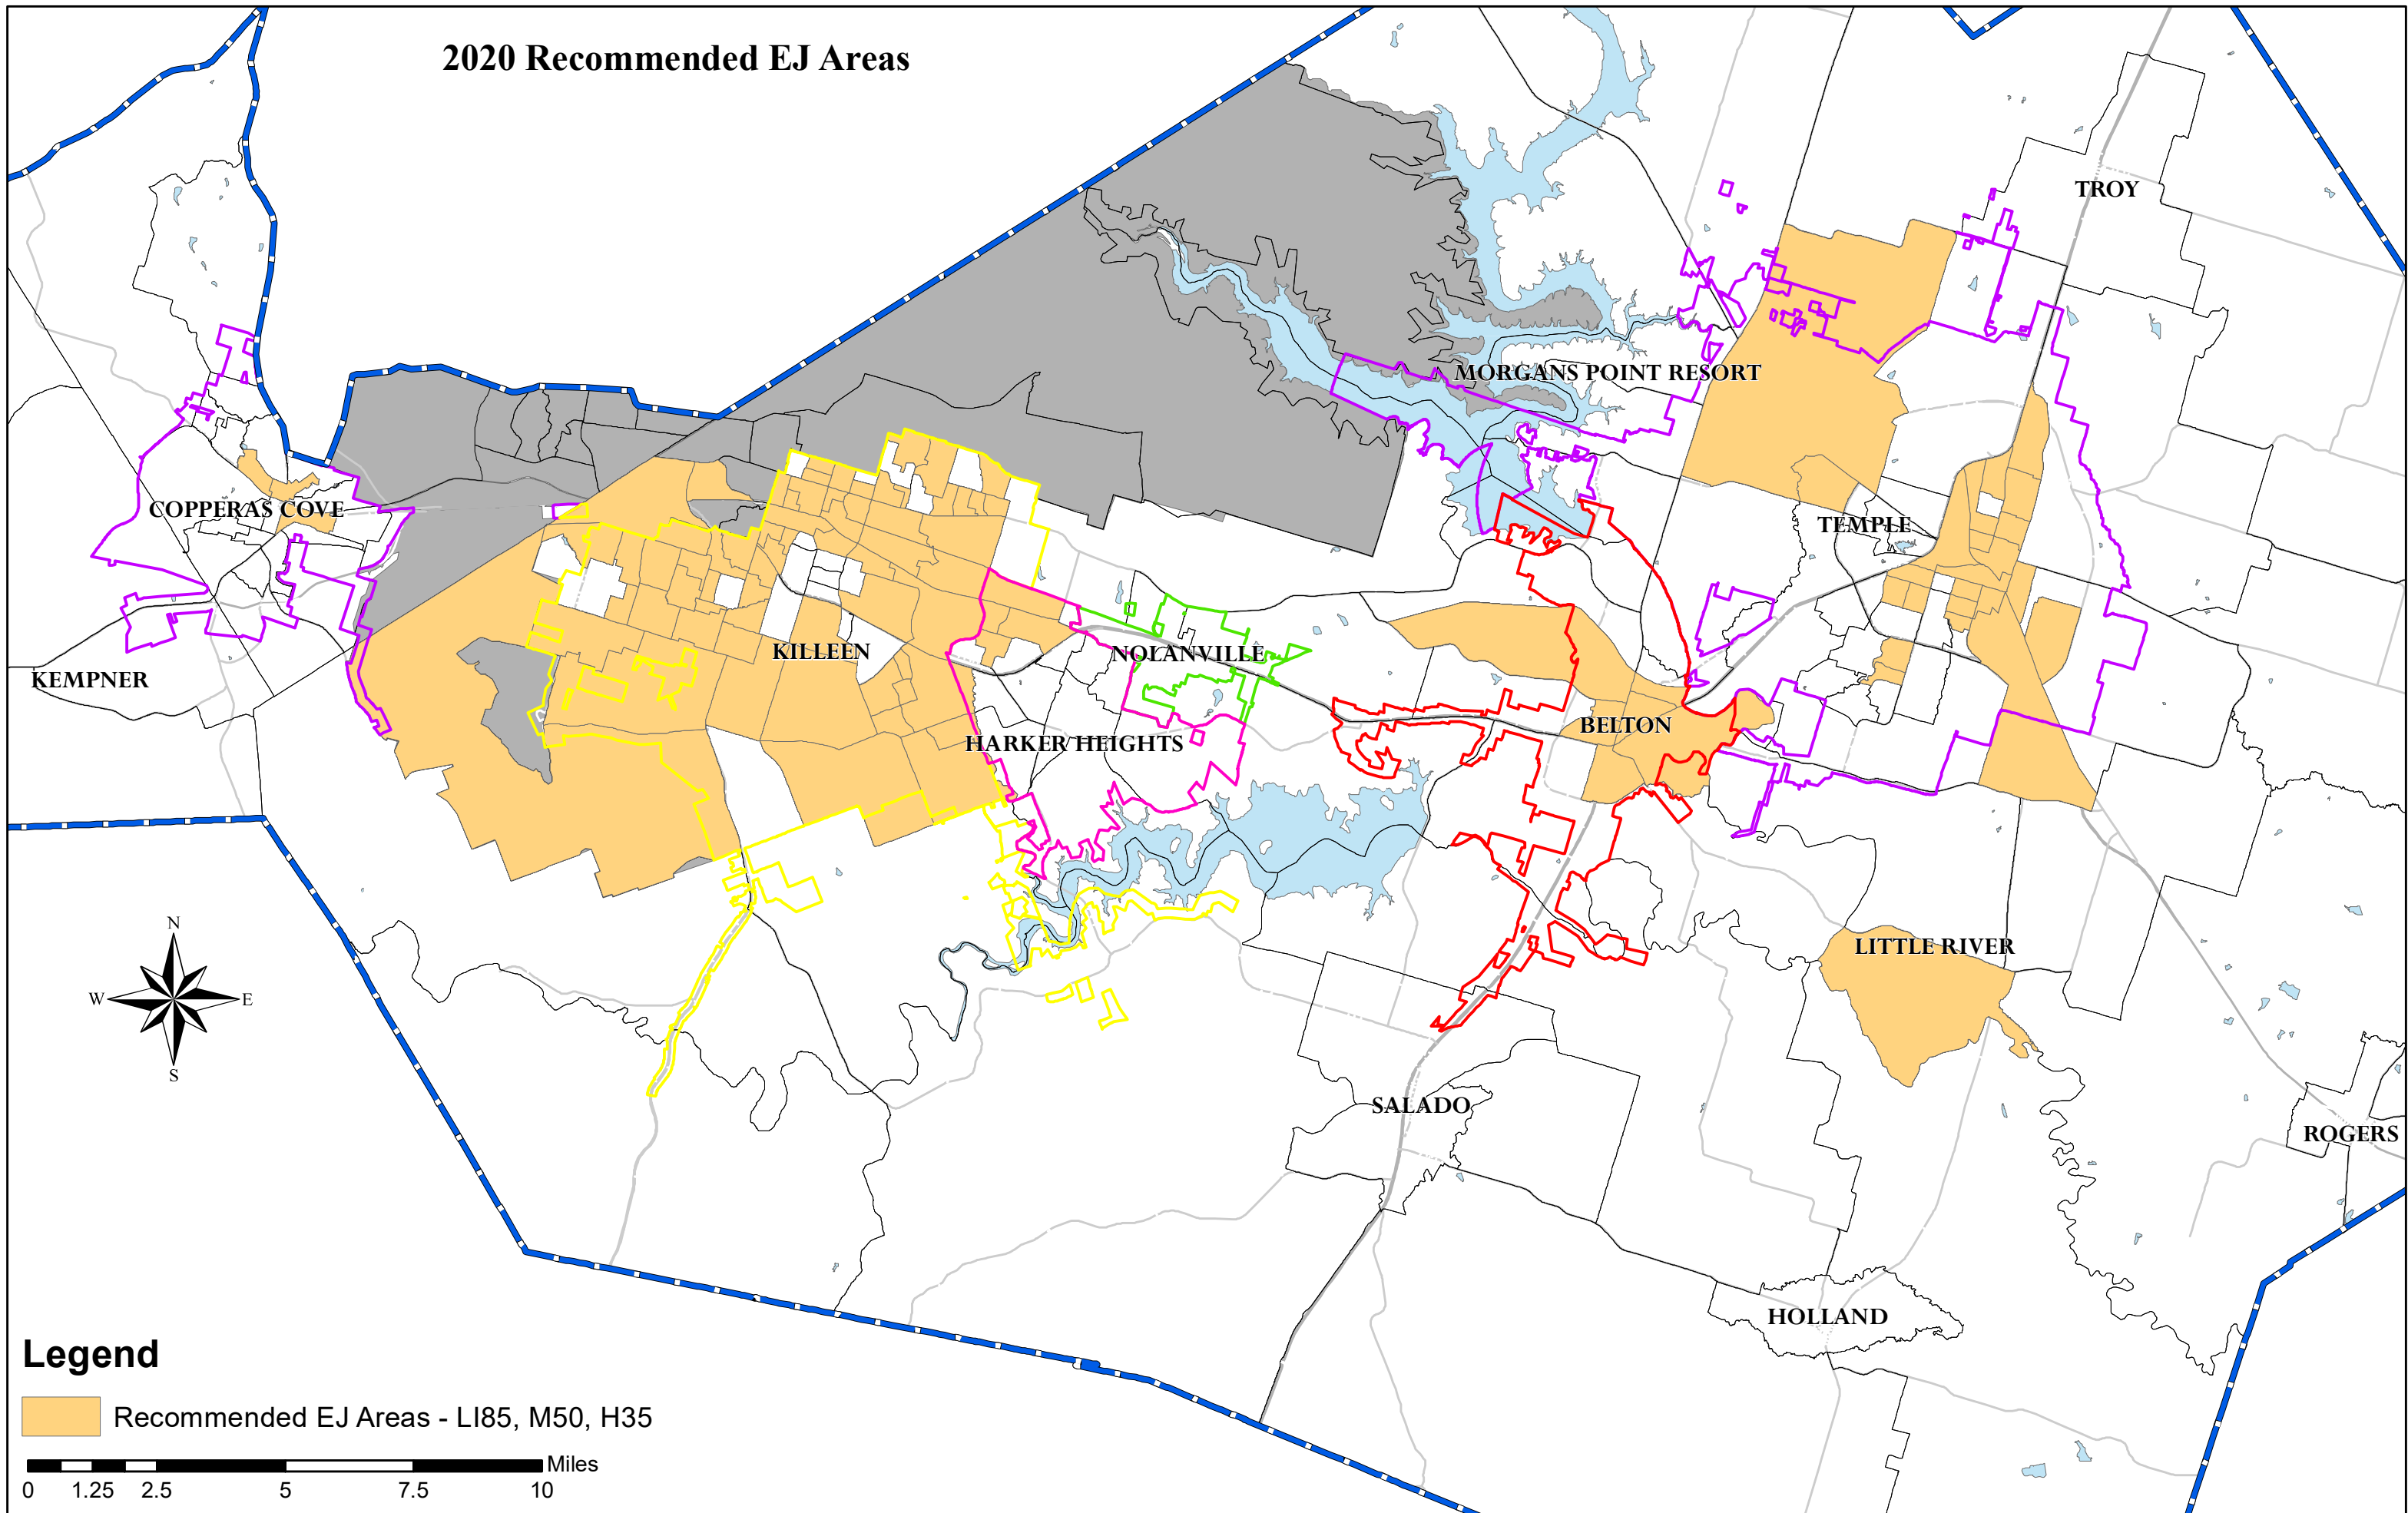

# 2020 Recommended EJ Areas

## Legend

 Recommended EJ Areas - LI85, M50, H35