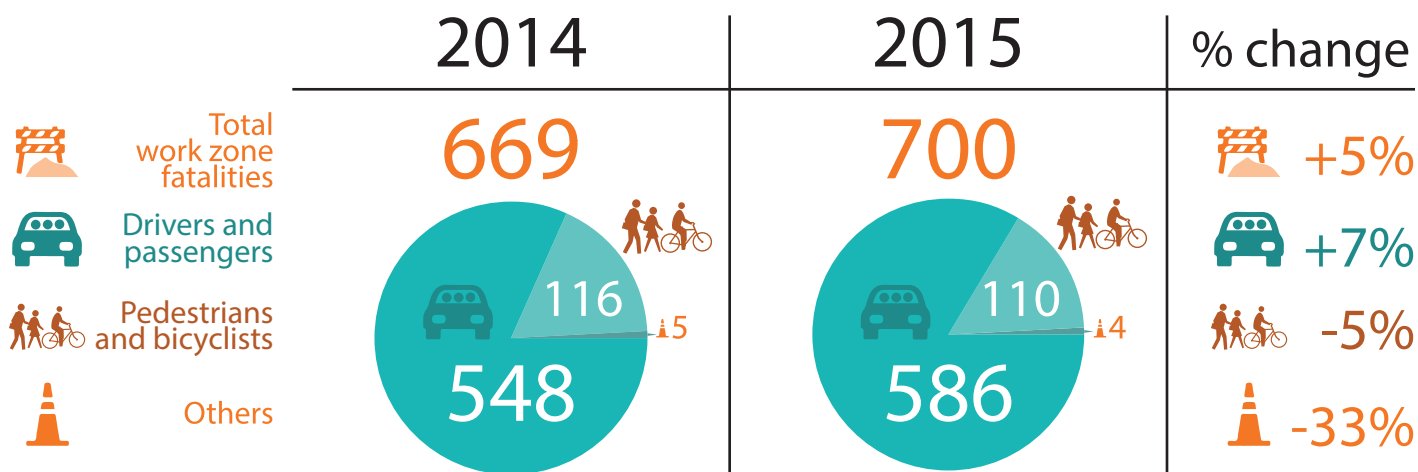

Work Zone Safety Data

Work zone fatalities*

Total work zone fatal crashes*

Fatal crashes involving large trucks and buses*

Work zone injuries

Source: NHTSA, National Automotive Sampling System 2015 General Estimates System

Worker fatalities in road construction sites

Source: U.S. Bureau of Labor Statistics